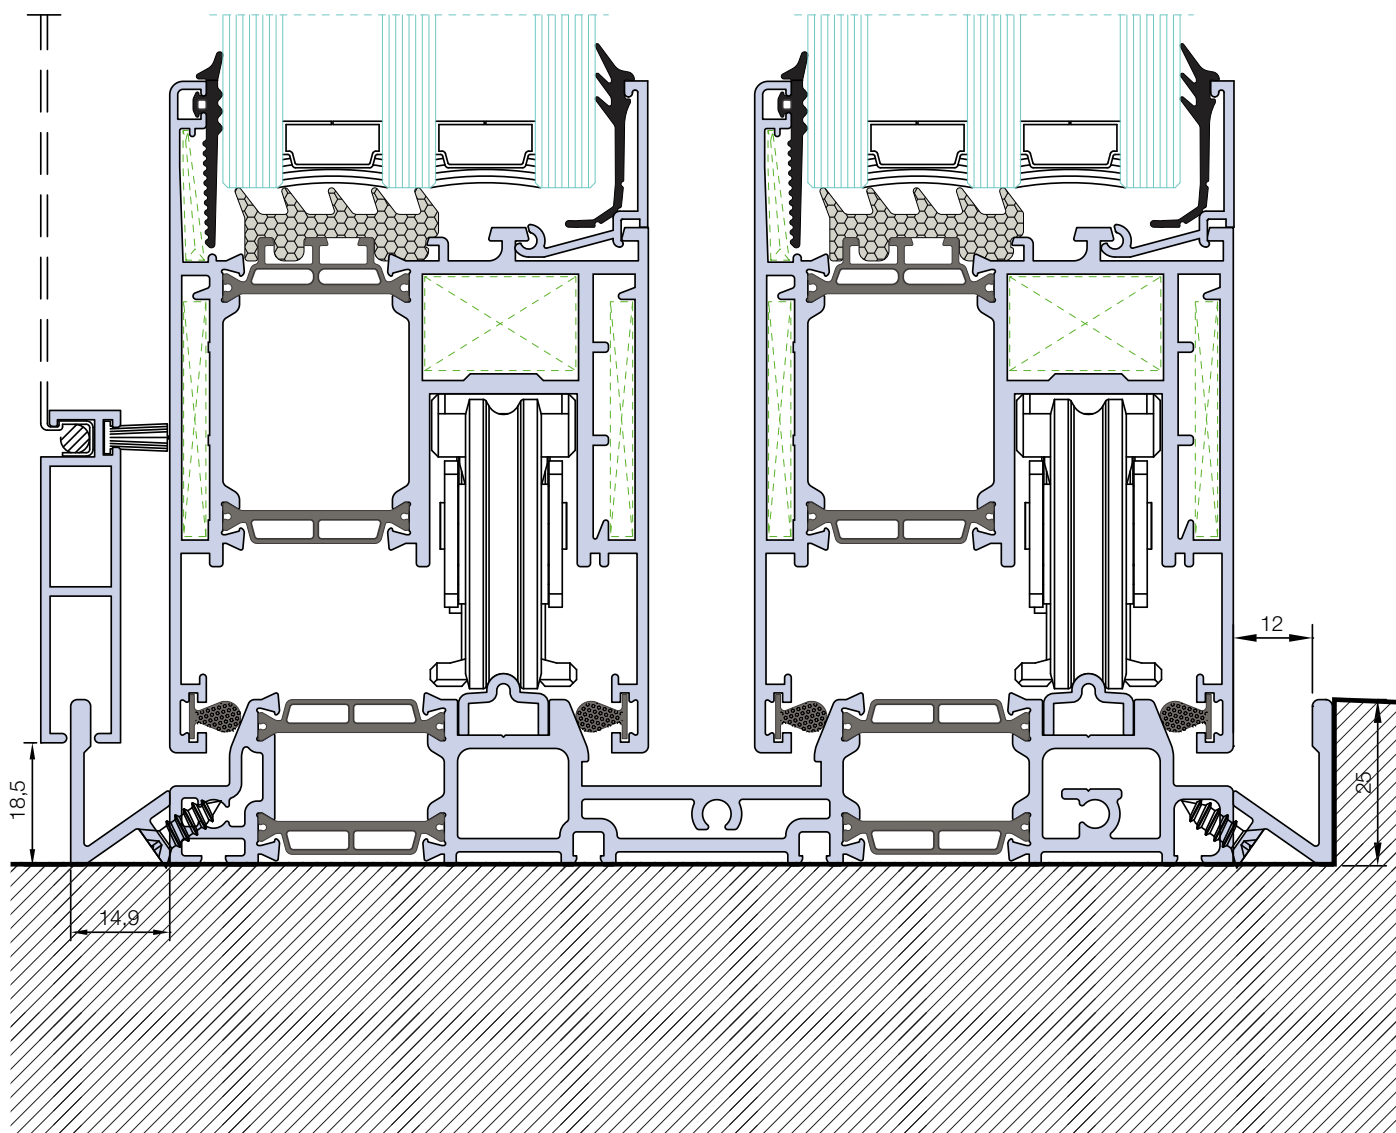

Info prodotto 2017

11.09.2020

it's my window

SL 20917

SOLUZIONE GUIDA ZANZARIERA / SOGLIA FILO PAVIMENTO

TOP SLIDE 160 PLUS

EasyDoor
Ecoslim 50 TT
Ecoslim 62 TT
Ecoslim 72 TT
Elite Door 72
Door 62
Door 72
Sirio 50
Smart 30
Planet 45
Planet 50 TT
Planet 50 PLUS
Planet 62 TT
Planet 62 PLUS
Planet 72 HT
Planet 72 PLUS
3G
Fullglazing
Matic 50
Matic 50 PLUS
Matic 62 TT
Matic 62 PLUS
Matic 72
Matic 72 PLUS
3G Matic
Nathura 59
Nathura 70
Nathura 82
Nathura 92
Slide 60
Slide 65
Slide 80/106 PLUS
Topslide 160 PLUS
Slidewood 160
Topslidewood 214
Panoramico
Balconi e balaustre

Info prodotto 2017

11.09.2020

it's my window

SL 20917

SOLUZIONE GUIDA ZANZARIERA / GOCCIOLATOIO

TOP SLIDE 160 PLUS

EasyDoor
Ecoslim 50 TT
Ecoslim 62 TT
Ecoslim 72 TT
Elite Door 72
Door 62
Door 72
Sirio 50
Smart 30
Planet 45
Planet 50 TT
Planet 50 PLUS
Planet 62 TT
Planet 62 PLUS
Planet 72 HT
Planet 72 PLUS
3G
Fullglazing
Matic 50
Matic 50 PLUS
Matic 62 TT
Matic 62 PLUS
Matic 72
Matic 72 PLUS
3G Matic
Nathura 59
Nathura 70
Nathura 82
Nathura 92
Slide 60
Slide 65
Slide 80/106 PLUS
Topslide 160 PLUS
Slidewood 160
Topslidewood 214
Panoramico
Balconi e balaustre

Info prodotto 2017

11.09.2020

it's my window

SL 20917

SOLUZIONE GUIDA ZANZARIERA / GOCCIOLATOIO

SLIDE 80/106 PLUS

EasyDoor
Ecoslim 50 TT
Ecoslim 62 TT
Ecoslim 72 TT
Elite Door 72
Door 62
Door 72
Sirio 50
Smart 30
Planet 45
Planet 50 TT
Planet 50 PLUS
Planet 62 TT
Planet 62 PLUS
Planet 72 HT
Planet 72 PLUS
3G
Fullglazing
Matic 50
Matic 50 PLUS
Matic 62 TT
Matic 62 PLUS
Matic 72
Matic 72 PLUS
3G Matic
Nathura 59
Nathura 70
Nathura 82
Nathura 92
Slide 60
Slide 65
Slide 80/106 PLUS
Topslide 160 PLUS
Slidewood 160
Topslidewood 214
Panoramico
Balconi e balaustre