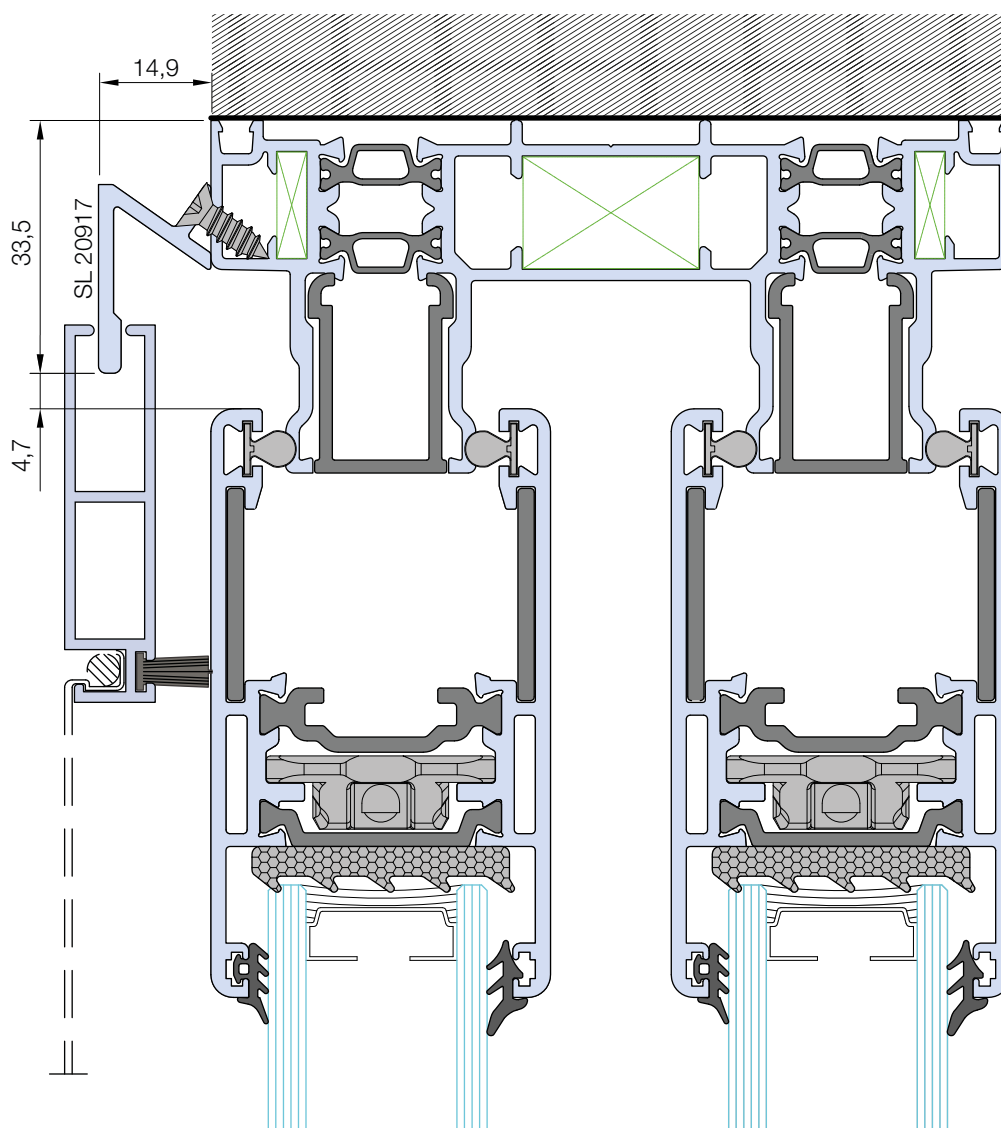

the use of the drip profile in cases where the sliding window is installed on the facade, without any type of cover, as well as in areas particularly exposed to bad weather (eg seafont, very windy areas).

Info prodotto 2017

11.09.2020

it's my window

SL 20917

SOLUZIONE GUIDA ZANZARIERA / GOCCIOLATOIO

TOP SLIDE 160 PLUS

EasyDoor
Ecoslim 50 TT
Ecoslim 62 TT
Ecoslim 72 TT
Elite Door 72
Door 62
Door 72
Sirio 50
Smart 30
Planet 45
Planet 50 TT
Planet 50 PLUS
Planet 62 TT
Planet 62 PLUS
Planet 72 HT
Planet 72 PLUS
3G
Fullglazing
Matic 50
Matic 50 PLUS
Matic 62 TT
Matic 62 PLUS
Matic 72
Matic 72 PLUS
3G Matic
Nathura 59
Nathura 70
Nathura 82
Nathura 92
Slide 60
Slide 65
Slide 80/106 PLUS
Topslide 160 PLUS
Slidewood 160
Topslidewood 214
Panoramico
Balconi e balaustre

Info prodotto 2017

11.09.2020

it's my window

SL 20917

SOLUZIONE GUIDA ZANZARIERA / GOCCIOLATOIO

SLIDE 80/106 PLUS

EasyDoor
Ecoslim 50 TT
Ecoslim 62 TT
Ecoslim 72 TT
Elite Door 72
Door 62
Door 72
Sirio 50
Smart 30
Planet 45
Planet 50 TT
Planet 50 PLUS
Planet 62 TT
Planet 62 PLUS
Planet 72 HT
Planet 72 PLUS
3G
Fullglazing
Matic 50
Matic 50 PLUS
Matic 62 TT
Matic 62 PLUS
Matic 72
Matic 72 PLUS
3G Matic
Nathura 59
Nathura 70
Nathura 82
Nathura 92
Slide 60
Slide 65
Slide 80/106 PLUS
Topslide 160 PLUS
Slidewood 160
Topslidewood 214
Panoramico
Balconi e balaustre