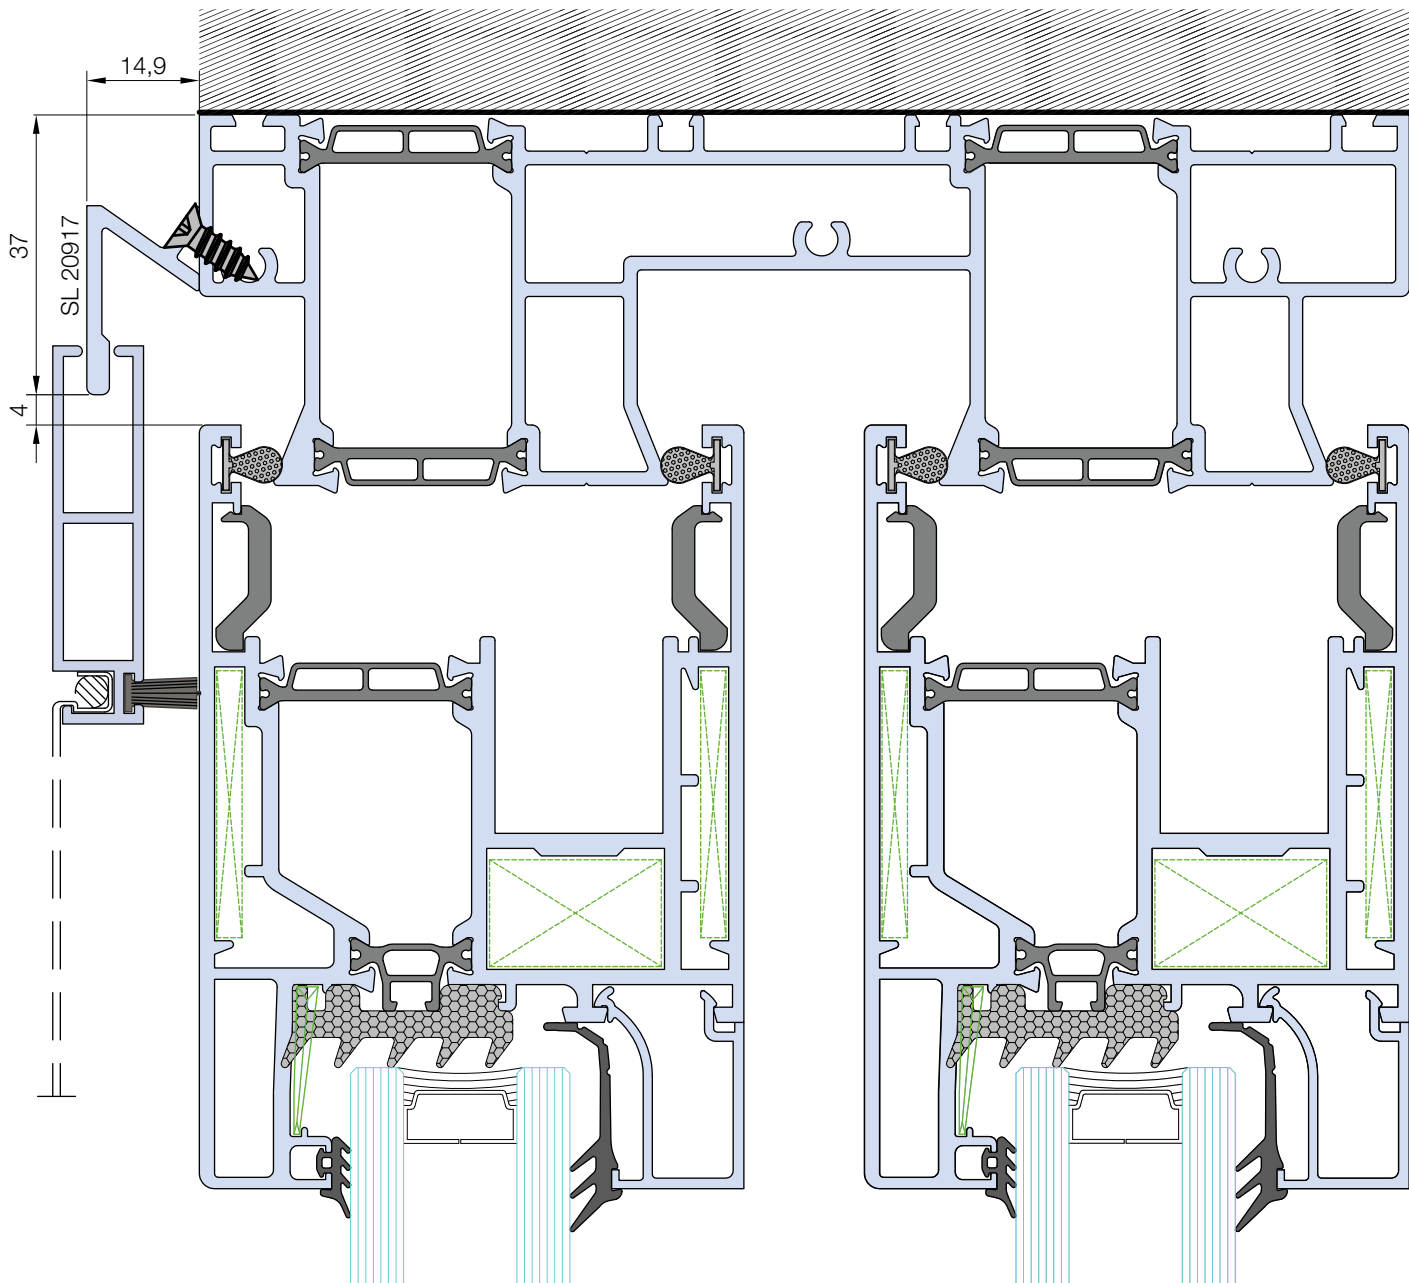

the use of the drip profile in cases where the sliding window is installed on the facade, without any type of cover, as well as in areas particularly exposed to bad weather (eg seafont, very windy areas).

Info prodotto 2017

11.09.2020

it's my window

SL 20917

SOLUZIONE GUIDA ZANZARIERA / SOGLIA FILO PAVIMENTO

TOP SLIDE 160 PLUS

EasyDoor
Ecoslim 50 TT
Ecoslim 62 TT
Ecoslim 72 TT
Elite Door 72
Door 62
Door 72
Sirio 50
Smart 30
Planet 45
Planet 50 TT
Planet 50 PLUS
Planet 62 TT
Planet 62 PLUS
Planet 72 HT
Planet 72 PLUS
3G
Fullglazing
Matic 50
Matic 50 PLUS
Matic 62 TT
Matic 62 PLUS
Matic 72
Matic 72 PLUS
3G Matic
Nathura 59
Nathura 70
Nathura 82
Nathura 92
Slide 60
Slide 65
Slide 80/106 PLUS
Topslide 160 PLUS
Slidewood 160
Topslidewood 214
Panoramico
Balconi e balaustre

Info prodotto 2017

11.09.2020

it's my window

SL 20917

SOLUZIONE GUIDA ZANZARIERA / GOCCIOLATOIO

TOP SLIDE 160 PLUS

EasyDoor
Ecoslim 50 TT
Ecoslim 62 TT
Ecoslim 72 TT
Elite Door 72
Door 62
Door 72
Sirio 50
Smart 30
Planet 45
Planet 50 TT
Planet 50 PLUS
Planet 62 TT
Planet 62 PLUS
Planet 72 HT
Planet 72 PLUS
3G
Fullglazing
Matic 50
Matic 50 PLUS
Matic 62 TT
Matic 62 PLUS
Matic 72
Matic 72 PLUS
3G Matic
Nathura 59
Nathura 70
Nathura 82
Nathura 92
Slide 60
Slide 65
Slide 80/106 PLUS
Topslide 160 PLUS
Slidewood 160
Topslidewood 214
Panoramico
Balconi e balaustre

Info prodotto 2017

11.09.2020

it's my window

SL 20917

SOLUZIONE GUIDA ZANZARIERA / GOCCIOLATOIO

SLIDE 80/106 PLUS

EasyDoor
Ecoslim 50 TT
Ecoslim 62 TT
Ecoslim 72 TT
Elite Door 72
Door 62
Door 72
Sirio 50
Smart 30
Planet 45
Planet 50 TT
Planet 50 PLUS
Planet 62 TT
Planet 62 PLUS
Planet 72 HT
Planet 72 PLUS
3G
Fullglazing
Matic 50
Matic 50 PLUS
Matic 62 TT
Matic 62 PLUS
Matic 72
Matic 72 PLUS
3G Matic
Nathura 59
Nathura 70
Nathura 82
Nathura 92
Slide 60
Slide 65
Slide 80/106 PLUS
Topslide 160 PLUS
Slidewood 160
Topslidewood 214
Panoramico
Balconi e balaustre