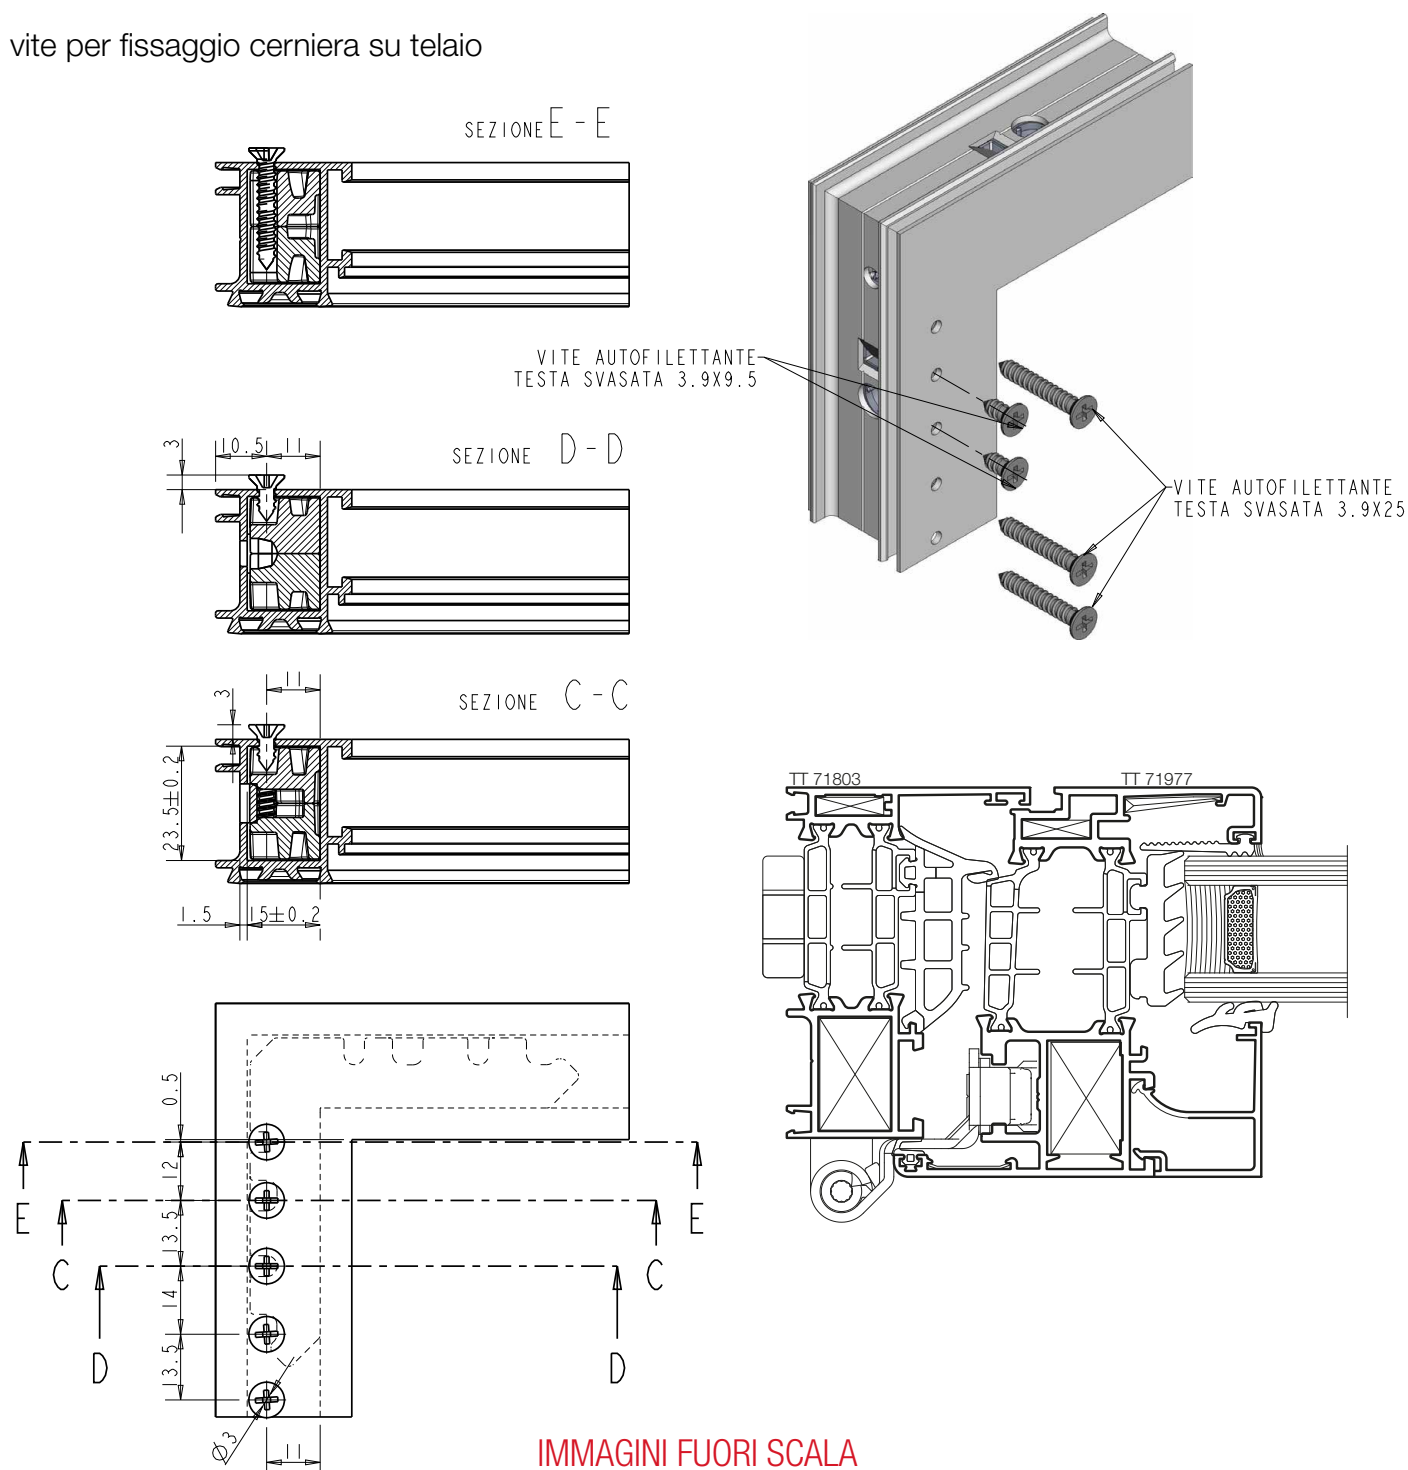

Info prodotto 2009.1

10.06.2020

vite per fissaggio cerniera su telaio

EasyDoor	
Ecoslim 50 TT	
Ecoslim 62 TT	
Ecoslim 72 TT	
Elite Door 72	
Door 62	
Door 72	
Sirio 50	●
Smart 30	●
Planet 45	●
Planet 50 TT	●
Planet 50 PLUS	●
Planet 62 TT	●
Planet 62 PLUS	●
Planet 72 HT	●
Planet 72 PLUS	●
3G	
Fullglazing	
Matic 50	●
Matic 50 PLUS	●
Matic 62 TT	●
Matic 62 PLUS	●
Matic 72	●
Matic 72 PLUS	●
3G Matic	
Nathura 59	●
Nathura 70	
Nathura 82	
Nathura 92	
Slide 60	●
Slide 65	
Slide 80/106 PLUS	●
Topside 160	●
Topside 160 PLUS	●
Slidewood 160	●
Topslidewood 214	●
Panoramico	
Balconi e balaustre