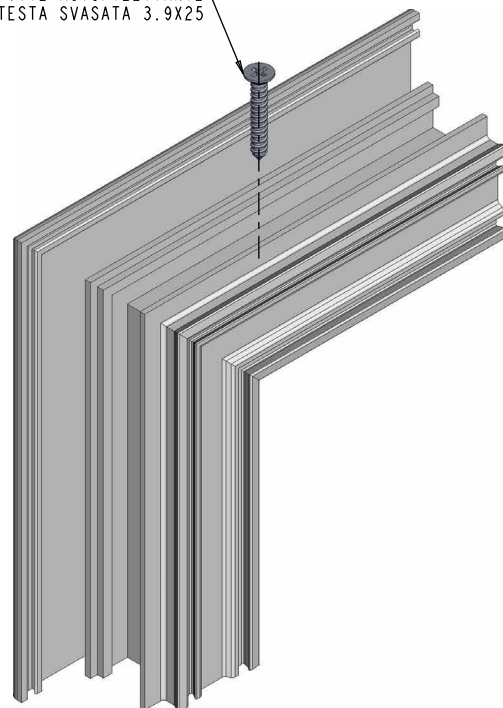

vite per fissaggio ferramenta su anta

VITE AUTOFILETTANTE
TESTA SVASATA 3.9X25

IMMAGINI FUORI SCALA

EasyDoor	●
Ecoslim 50 TT	●
Ecoslim 62 TT	●
Ecoslim 72 TT	●
Elite Door 72	●
Door 62	●
Door 72	●
Sirio 50	●
Smart 30	●
Planet 45	●
Planet 50 TT	●
Planet 50 PLUS	●
Planet 62 TT	●
Planet 62 PLUS	●
Planet 72 HT	●
Planet 72 PLUS	●
3G	●
Fullglazing	●
Matic 50	●
Matic 50 PLUS	●
Matic 62 TT	●
Matic 62 PLUS	●
Matic 72	●
Matic 72 PLUS	●
3G Matic	●
Nathura 59	●
Nathura 70	●
Nathura 82	●
Nathura 92	●
Slide 60	●
Slide 65	●
Slide 80/106 PLUS	●
Topside 160	●
Topside 160 PLUS	●
Slidewood 160	●
Topslidewood 214	●
Panoramico	●
Balconi e balaustre	●