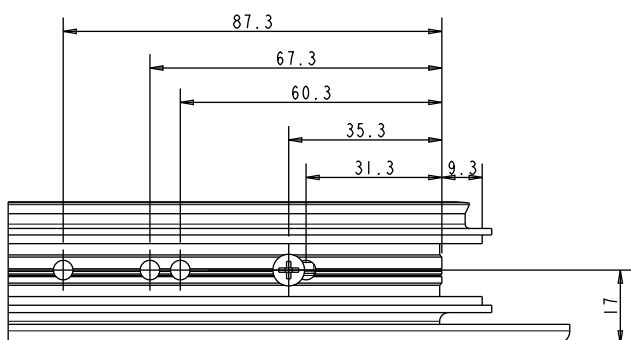

vite per fissaggio ferramenta su anta

VITE AUTOFILETTANTE
TESTA SVASATA 3.9X25

IMMAGINI FUORI SCALA

EasyDoor	●
Ecoslim 50 TT	●
Ecoslim 62 TT	●
Ecoslim 72 TT	●
Elite Door 72	●
Door 62	●
Door 72	●
Sirio 50	●
Smart 30	●
Planet 45	●
Planet 50 TT	●
Planet 50 PLUS	●
Planet 62 TT	●
Planet 62 PLUS	●
Planet 72 HT	●
Planet 72 PLUS	●
3G	●
Fullglazing	●
Matic 50	●
Matic 50 PLUS	●
Matic 62 TT	●
Matic 62 PLUS	●
Matic 72	●
Matic 72 PLUS	●
3G Matic	●
Nathura 59	●
Nathura 70	●
Nathura 82	●
Nathura 92	●
Slide 60	●
Slide 65	●
Slide 80/106 PLUS	●
Topside 160	●
Topside 160 PLUS	●
Slidewood 160	●
Topslidewood 214	●
Panoramico	●
Balconi e balaustre	●